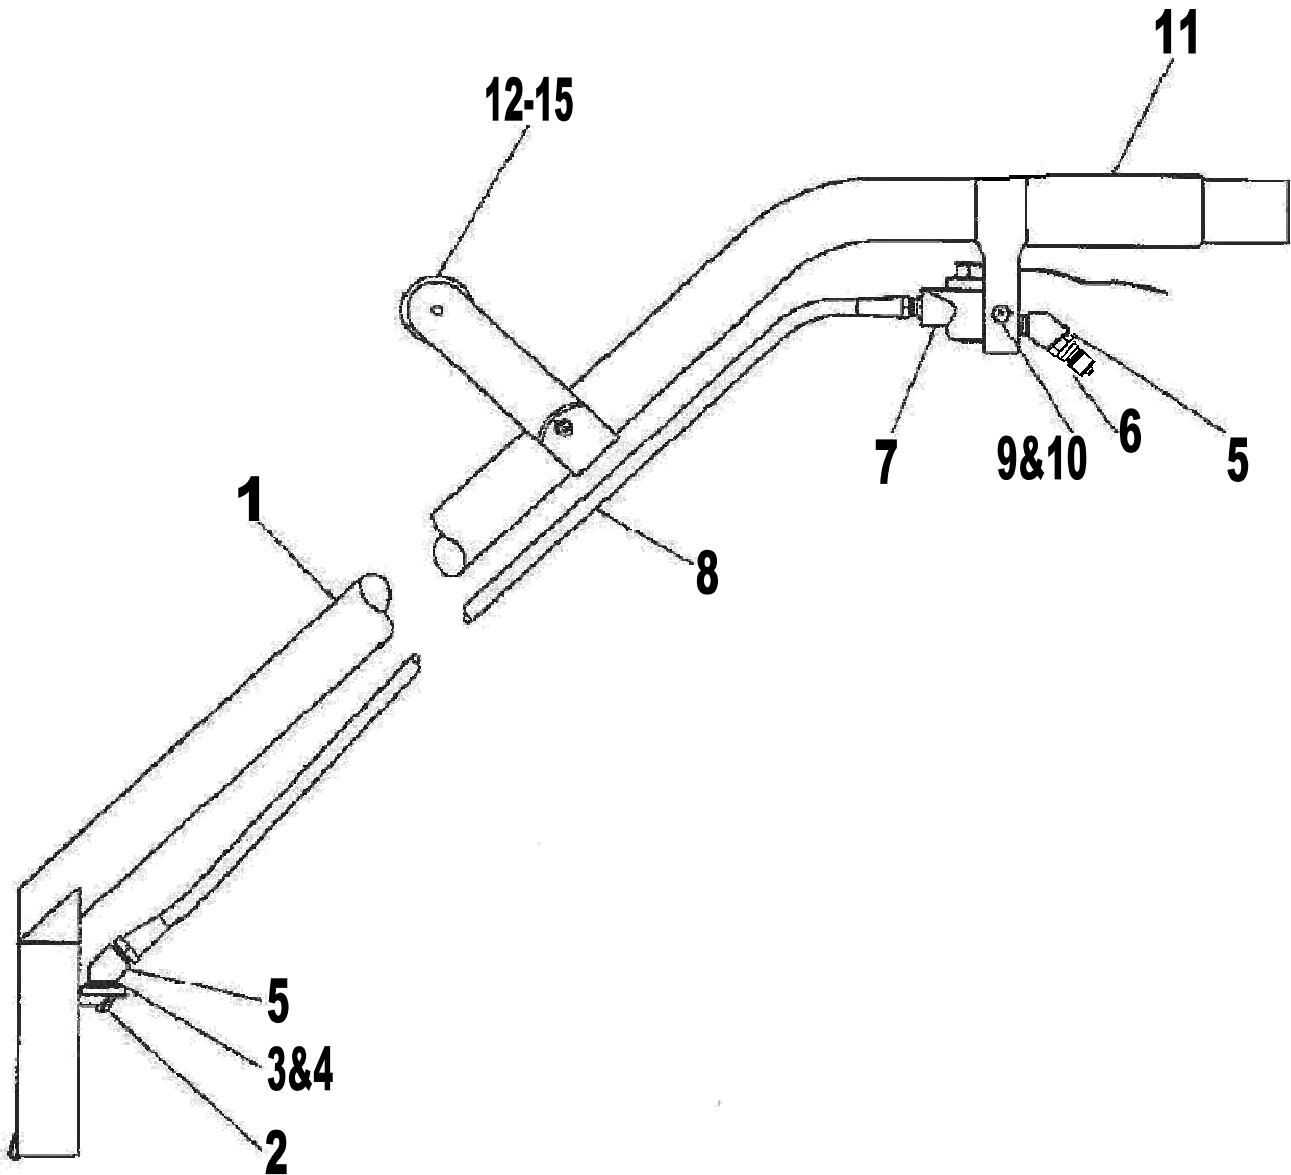

# 2200 Economy Wand

Item #	Qty	Part #	Description
1	1	2201	Single Jet, Weldment w/V2P hanger welded on
2	1	2202	Vee Jet
3	1	2010	3/16" Thick Black Washer
4	1	2011	SS Flat Washer
5	2	2004	45° Street Elbow
6	1	10-0870	BH2 Male Quick Disconnect
7	1	V2P	Valve Assy
		RV2P	Valve Repair Kit (Not Shown)
8	1	2203	41" HP Whip, Solution Hose
9	1	2006	SS Hex Nut 10-32
10	1	2007	SS Pan HD Screw 10-32 x 5/8"
11	1	2204	4" Black Vinyl Grip
12-15	1	2500	Handle Assy