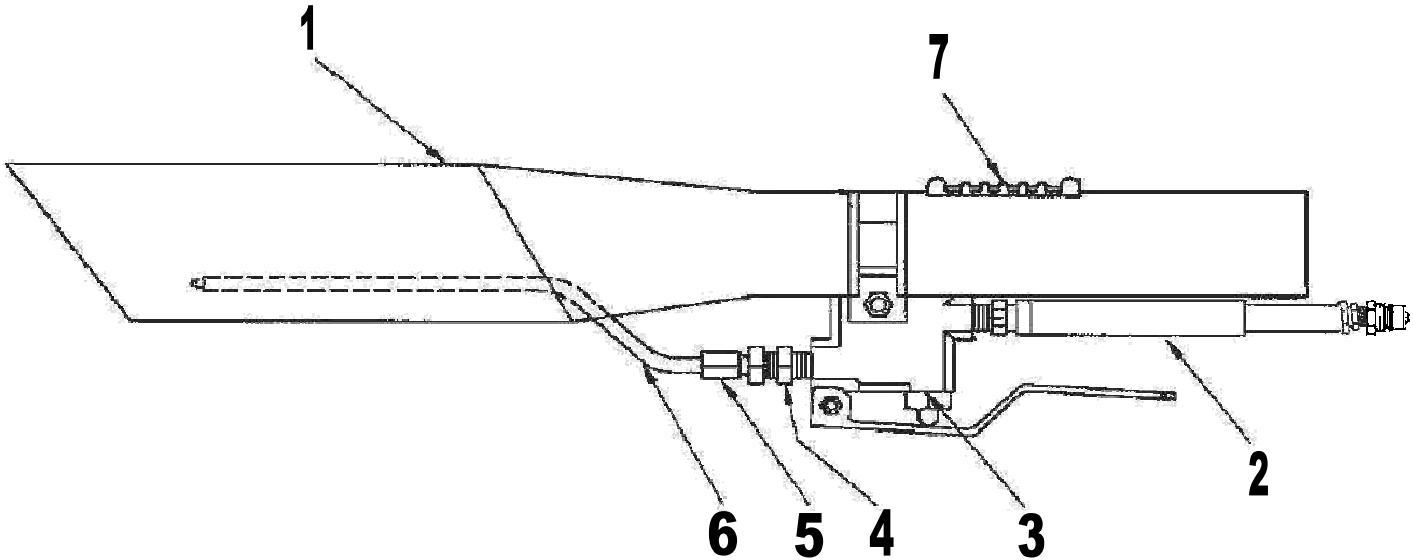

# 1600 Crevice Tool

Item #	Qty	Part #	Description
1	1	1601	SS Crevice Tool Body Only
2	1	WHP01-12	Whip For PMF Hand Tools Includes Quick Disconnect
3	1	V1245B	Valve Assembly
		R1245B	Valve Repair Kit (Not Shown)
4	1	1602	1/8" Adapter
5	1	1603	1/8" MPT x 1/4" Tube Comp. Ferrule
6	1	1604	Jet
7	1	1204	Vacuum Release Thumb Slide