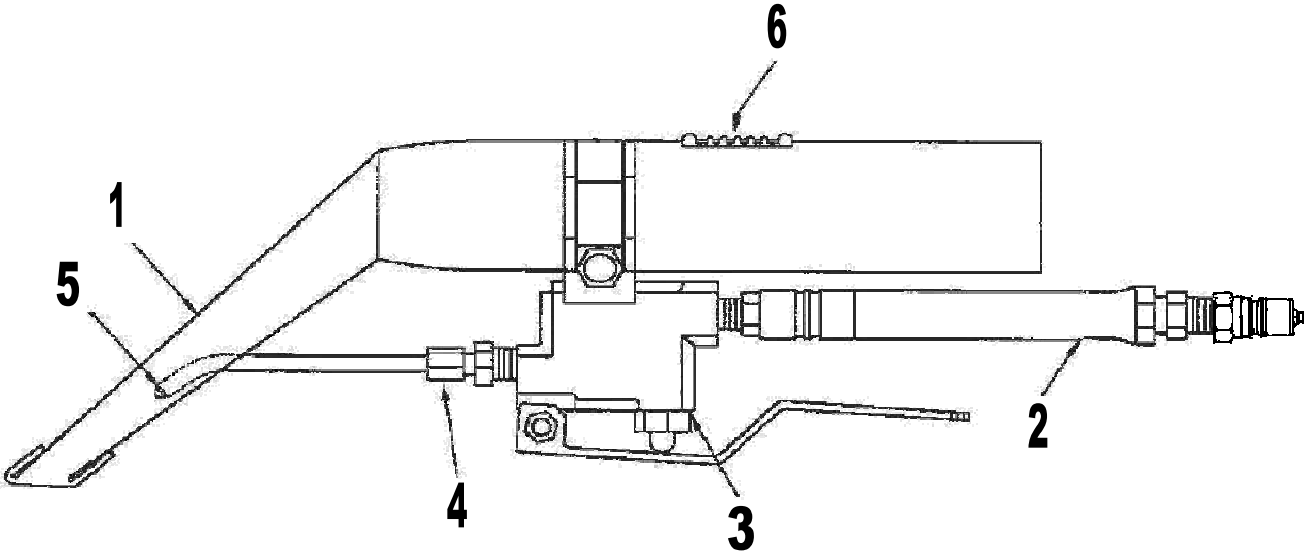

1500 Hand Tool

Item #	Qty	Part #	Description
1	1	1501	Plastic Head Detailer w/ SS Tube
2	1	WHP01-12	Whip For PMF Hand Tools Includes Quick Disconnect
3	1	V1245B	Valve Assembly
		R1245B	Valve Repair Kit (Not Shown)
4	1	1202	1/8" MPT x 3/16" Tube w/ Comp. Ferrule
5	1	1502	Jet
6		1204	Vacuum Release Thumb Slide