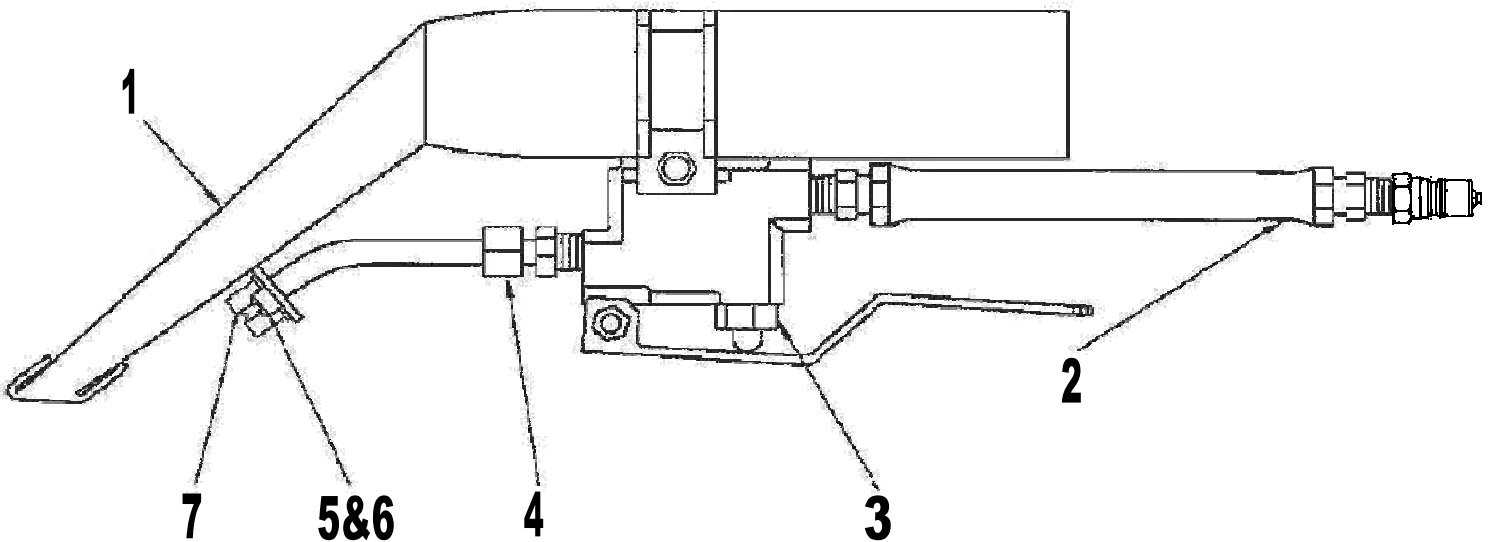

1400 Hand Tool

Item #	Qty	Part #	Description
1	1	1401	SS Detailer Body Only
2	1	WHP01-12	Whip For PMF Hand Tools Includes Quick Disconnect
3	1	V1245B	Valve Assembly
		R1245B	Valve Repair Kit (Not Shown)
4	1	1102	1/8" MPT x 3/16" Tube w/ Comp. Ferrule
5	1	1103	Retainer Plate
6	2	1104	SS Fillister HD Screw 8-32 x 5/16" FH
7	1	1402	Tee Jet Includes O-Ring 3/8" O.D. x 1/4" I.D.~ .070 Wall