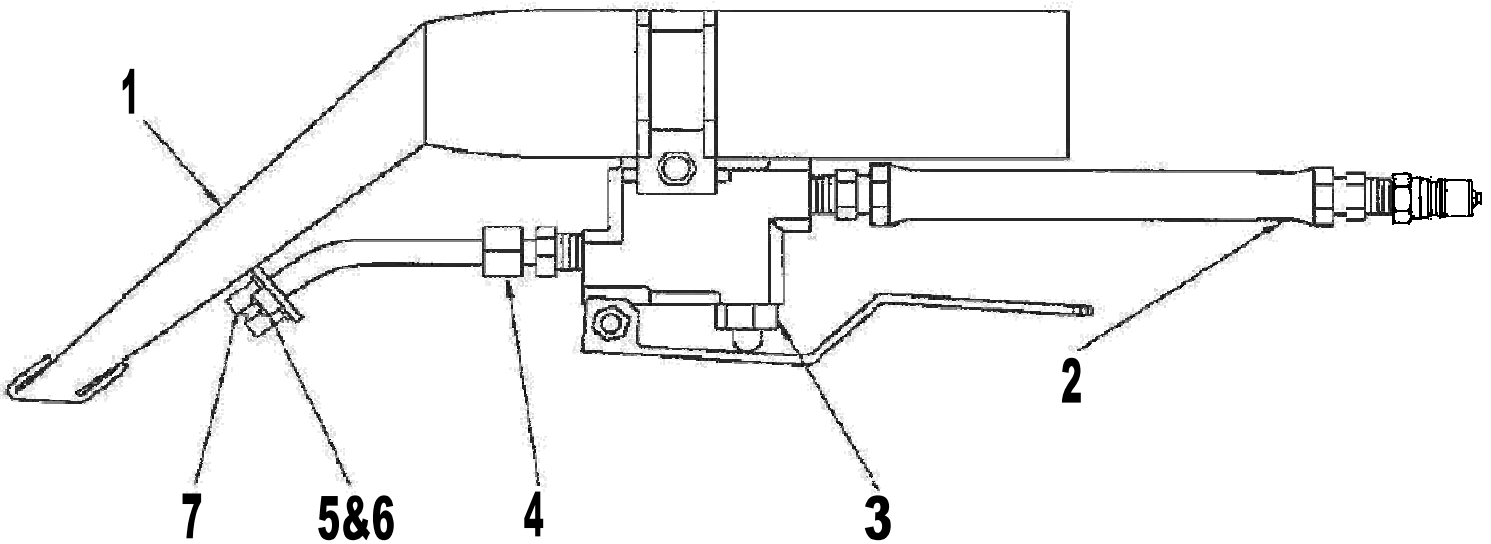

1300 Hand Tool

Item #	Qty	Part #	Description
1	1	1301	SS Detailer Body Only
2	1	WHP01-12	Whip For PMF Hand Tools Includes Quick Disconnect
3	1	V1245B	Valve Assembly
		R1245B	Valve Repair Kit (Not Shown)
4	1	1102	1/8" MPT x 3/16" Tube w/ Comp. Ferrule
5	1	1103	Retainer Plate
6	2	1104	SS Fillister HD Screw 8-32 x 5/16" FH
7	1	S1245	Tee Jet Includes O-Ring 3/8" O.D. x 1/4" I.D.~ .070 Wall