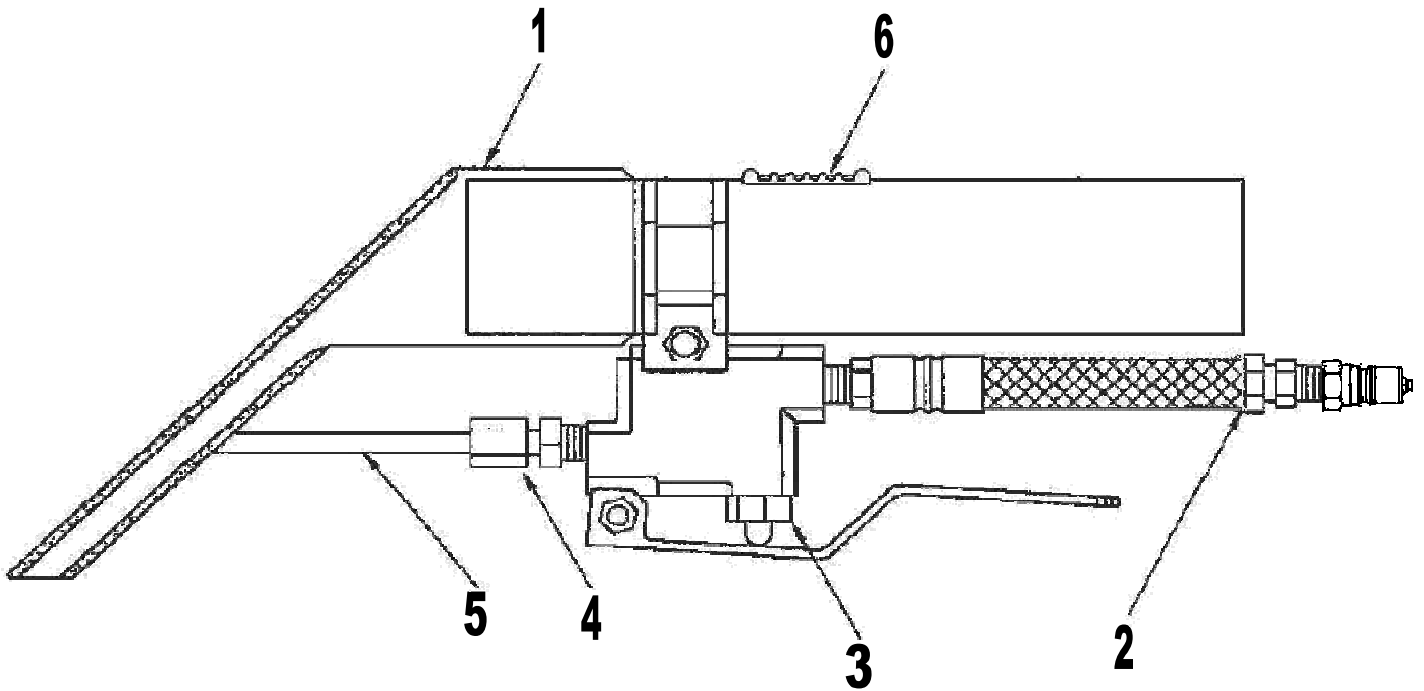

1200 Hand Tool

Item #	Qty	Part #	Description
1	1	1201	Plastic Head Detailer w/ SS Tube
2	1	WHP01-12	Whip For PMF Hand Tools Includes Quick Disconnect
3	1	V1245B	Valve Assembly
		R1245B	Valve Repair Kit (Not Shown)
4	1	1202	1/8" MPT x 3/16" Tube w/ Comp. Ferrule
5	1	1203	Jet
6		1204	Vacuum Release Thumb Slide
	1	1700	Optional 3" SS Shoes/Guides For All 3.5" Tools (Not Shown)