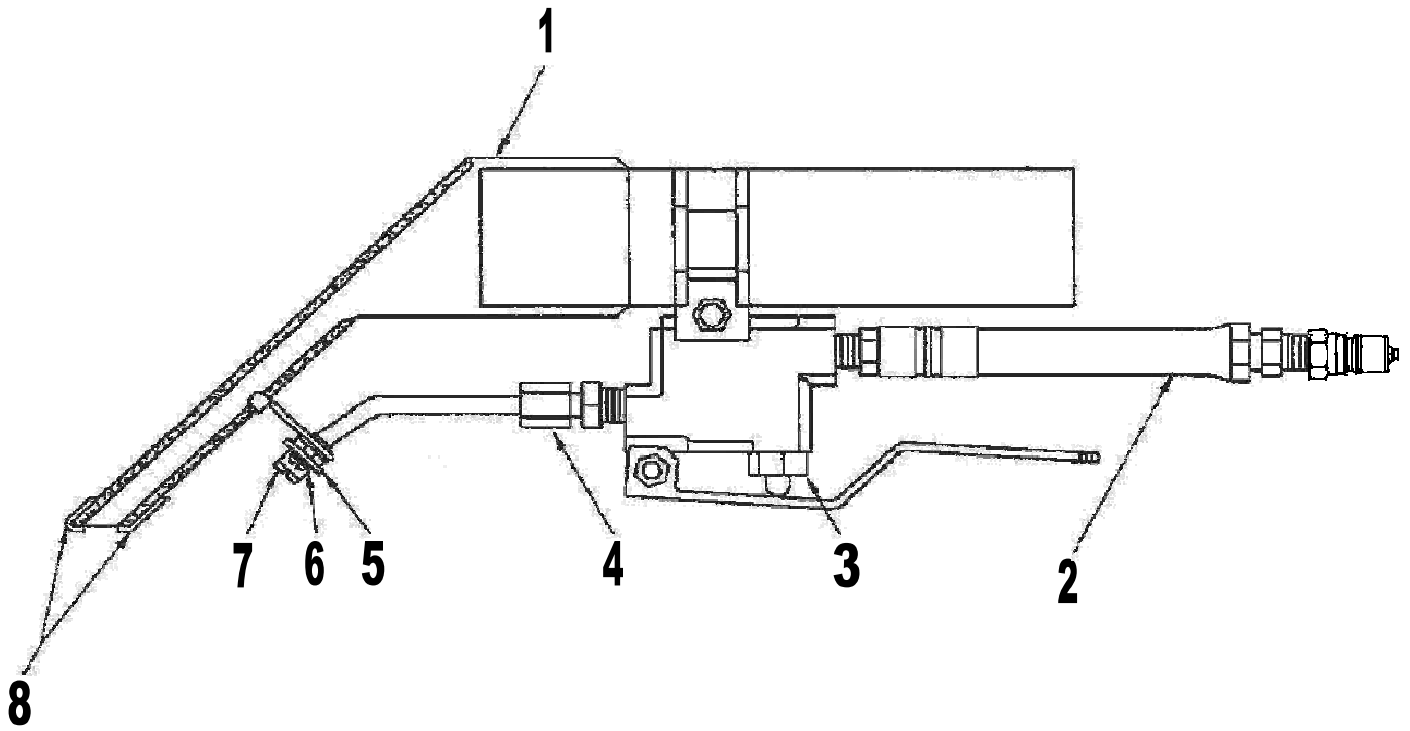

# 1100 Hand Tool

Item #	Qty	Part #	Description
1	1	1101	Plastic Head Detailer w/ SS Tube
2	1	WHP01-12	Whip For PMF Hand Tools Includes Quick Disconnect
3	1	V1245B	Valve Assembly
		R1245B	Valve Repair Kit (Not Shown)
4	1	1102	1/8" MPT x 3/16" Tube w/ Comp. Ferrule
5	1	1103	Retainer Plate
6	2	1104	SS Fillister HD Screw 8-32 x 5/16" FH
7	1	S1245	Tee Jet Includes O-Ring 3/8" O.D. x 1/4" I.D.~ .070 Wall
8	1	1700	Optional 3" SS Shoes/Guides For All 3.5" Tools