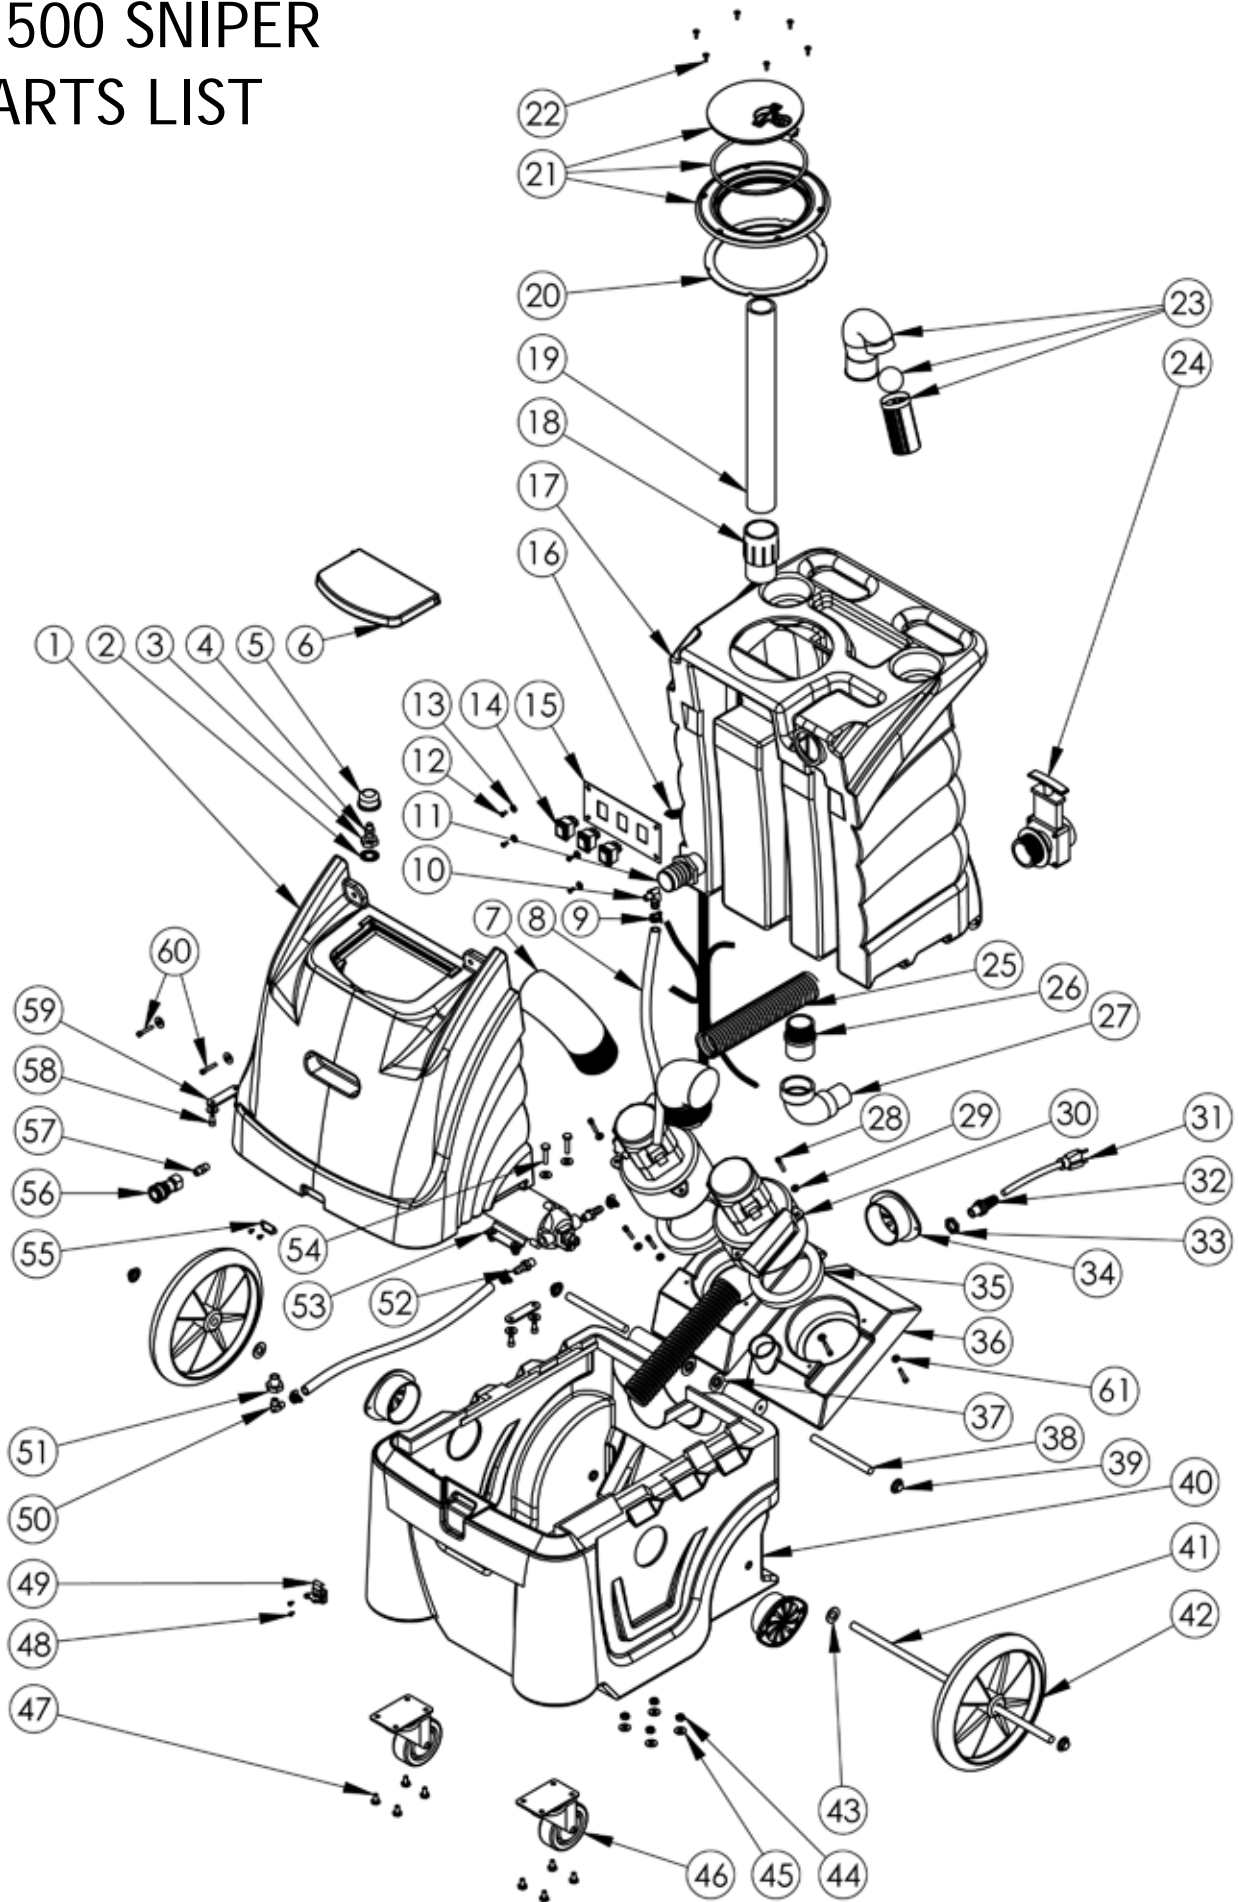

2-500 SNIPER PARTS LIST

Drawing#	Item ID	Item Description	Qty Needed
1	SN-12-ST-GRYGRAN	12 Gal. Sol. Tank Grey Granite	1.00
2	80-0017	Bulk Head fitting for Sniper	1.00
3	80-0017	Bulk Head fitting for Sniper	1.00
4	10-0479	1/4" Male Close Nipple	1.00
5	10-0845	1/4" Strainer for Extractor	1.00
6	SN-12-L-GRYGRAN	12 Gal. Lid Grey Granite	1.00
7	80-0001	Sniper Exhaust Hose	0.40
8	10-0843	3/8" Black Hose for Sniper	8.80
9	10-0826	3/4" Hose Clamp for Sniper	4.00
10	80-0026	3/8 Barb x 1/4MPT 90°	2.00
11	10-0806	Barb Hose Fitting for Sniper	1.00
12	10-0379	8-32 x 3/8 Screw	8.00
13	10-0204	Motor Mount Back-Up Washer	18.00
14	10-0803	Splashproof Switch for Sniper	3.00
15	10-0809	Sniper 3-Hole Switch Plate	1.00
16	80-0200	Sniper Harness	1.00
17	SN-12-RT-GRYGRAN	12 Gal. Rec. Tank Grey Granite	1.00
18	80-0008	1.5 PVC Female Adapter	1.00
19	10-0416-A	1-1/2" Black ABS Stand Pipe	1.30
20	10-0804-A	Hatch Cover Gasket for Sniper	1.00
21	10-0804	Hatch Cover for Extractor	1.00
22	10-0419-A	Screw for Sniper Hatch	12.00
23	80-0012	Shut-Off Assembly for Extract.	1.00
24	10-0805	Dump Valve for Extractor	1.00
25	10-0024	1 1/2" Black Vacuum Hose	1.30
26	10-0849	1-1/2" ABS Fitting	1.00
27	10-0848-B	1-1/2" 90Deg. ABS Street Elbow	3.00
28	10-0833	MotorManifold Bolts for Sniper	10.00
29	10-0204	Motor Mount Back-Up Washer	18.00
30	10-0811	2-Stage Sniper Motor	2.00
31	10-0838	Pigtail for Extractor	1.00
32	10-0850	Strain Relief for Sniper	1.00
33	10-0851	Strain Relief Nut for Sniper	1.00
34	10-0822	Exhaust Grate for Sniper	3.00
35	10-1030-S2	2-Stage Sniper Motor Gasket	2.00
36	SN-12-MFLD	Sniper Motor Manifold	2.00
37	10-0830	Hinge Keeper for Extractor	2.00
38	10-0821	Sniper Hinge	2.00
39	10-0820	End Cap for Rod on Sniper	4.00