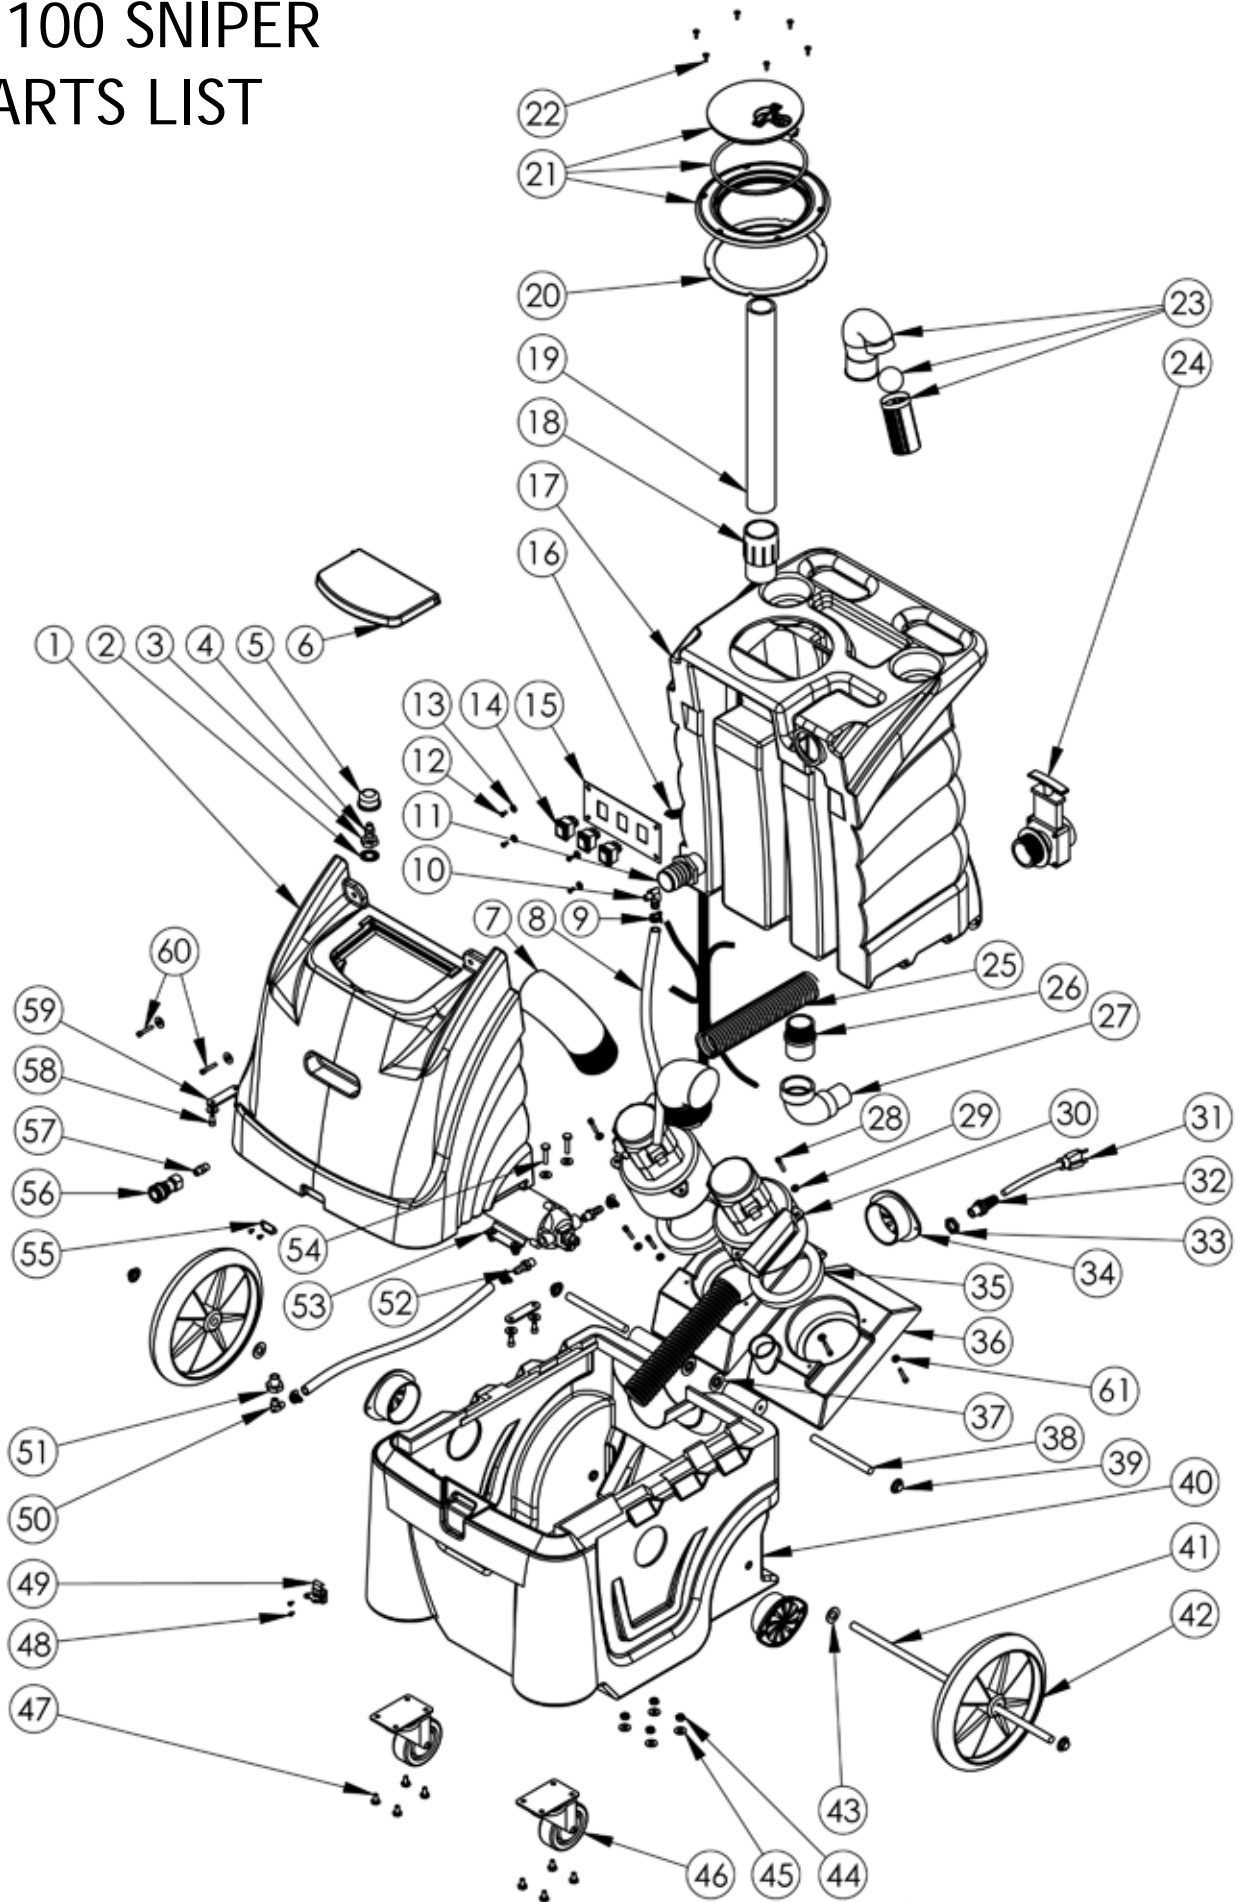

2-100 SNIPER PARTS LIST

Drawing#	Item ID	Item Description	Qty Needed
1	SN-12-ST-GRYGRAN	12 Gal. Sol. Tank Grey Granite	1.00
2	80-0017	Bulk Head fitting for Sniper	1.00
3	80-0017	Bulk Head fitting for Sniper	1.00
4	10-0479	1/4" Male Close Nipple	1.00
5	10-0845	1/4" Strainer for Extractor	1.00
6	SN-12-L-GRYGRAN	12 Gal. Lid Grey Granite	1.00
7	80-0001	Sniper Exhaust Hose	0.40
8	10-0843	3/8" Black Hose for Sniper	8.80
9	10-0826	3/4" Hose Clamp for Sniper	4.00
10	80-0026	3/8 Barb x 1/4MPT 90°	2.00
11	10-0806	Barb Hose Fitting for Sniper	1.00
12	10-0379	8-32 x 3/8 Screw	8.00
13	10-0204	Motor Mount Back-Up Washer	18.00
14	10-0803	Splashproof Switch for Sniper	3.00
15	10-0809	Sniper 3-Hole Switch Plate	1.00
16	80-0200	Sniper Harness	1.00
17	SN-12-RT-GRYGRAN	12 Gal. Rec. Tank Grey Granite	1.00
18	80-0008	1.5 PVC Female Adapter	1.00
19	10-0416-A	1-1/2" Black ABS Stand Pipe	1.30
20	10-0804-A	Hatch Cover Gasket for Sniper	1.00
21	10-0804	Hatch Cover for Extractor	1.00
22	10-0419-A	Screw for Sniper Hatch	12.00
23	80-0012	Shut-Off Assembly for Extract.	1.00
24	10-0805	Dump Valve for Extractor	1.00
25	10-0024	1 1/2" Black Vacuum Hose	1.30
26	10-0849	1-1/2" ABS Fitting	1.00
27	10-0848-B	1-1/2" 90Deg. ABS Street Elbow	3.00
28	10-0833	MotorManifold Bolts for Sniper	10.00
29	10-0204	Motor Mount Back-Up Washer	18.00
30	10-0811	2-Stage Sniper Motor	2.00
31	10-0838	Pigtail for Extractor	1.00
32	10-0850	Strain Relief for Sniper	1.00
33	10-0851	Strain Relief Nut for Sniper	1.00
34	10-0822	Exhaust Grate for Sniper	3.00
35	10-1030-S2	2-Stage Sniper Motor Gasket	2.00
36	SN-12-MFLD	Sniper Motor Manifold	2.00
37	10-0830	Hinge Keeper for Extractor	2.00
38	10-0821	Sniper Hinge	2.00
39	10-0820	End Cap for Rod on Sniper	4.00