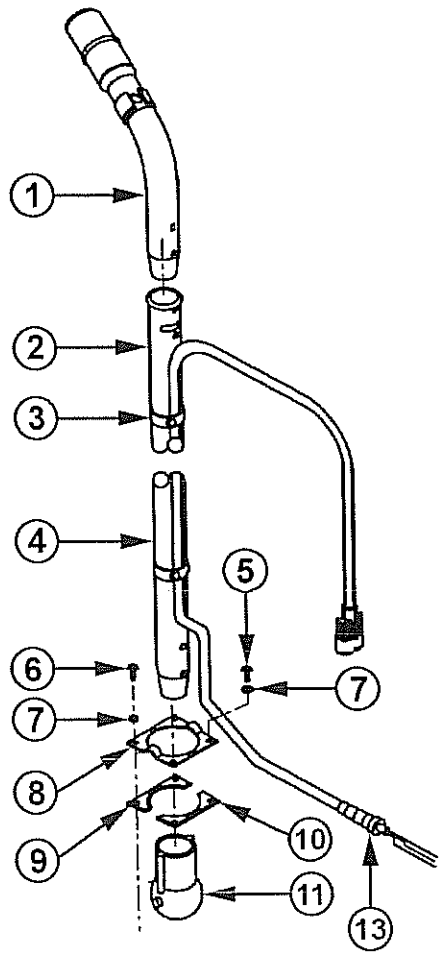

5006 Power Nozzle REPLACEMENT PARTS LIST

FOR MODELS:
5006AP
5006BP
5006CVP
5006 Kit
5006BP
(PROBE)
5006PQ
(QUIETMASTER)

WAND & CORD ASSEMBLY

Ref No	Parts Description	Qty	Part No
1A	1 1/4" Curved Elbow (CVP)	1	317012
1B	1 1/4" Curved Elbow (AP)	1	355313
1C	1 1/2" Curved Elbow w/Button (BP)	1	350222
2	Upper Wand w/Button (BP)	1	362867
3A	1 1/4" Retainer Straps (AP; CVP)	3	335312
3B	1 1/2" Retainer Straps (BP)	3	351857
4A	Lower Wand w/Button (BP)	1	355305
4B	Tapered Wand w/Button (AP; CVP)	2	355305
4C	1 1/4" X 19" Straight Wand (5006BP-Probe™)	1	355305
4D	1 1/4" X 19" Straight Wand w/Pin (5006BQ-QuietMaster™)	1	408212A
5	#10-24 X 3/4" Ball Clamp Screw	2	337315
6	#10-24 X .62 Clamp Screw	2	351210
7	#10 Lockwasher	8	380725
8	Upper Clamp	1	335568
9	Large Fiber Spacer	1	337579
10	Small Fiber Spacer	1	337595
11A	Ball Knuckle	1	325279
11B	Ball Knuckle (5006BQ-QuietMaster™)	1	411760