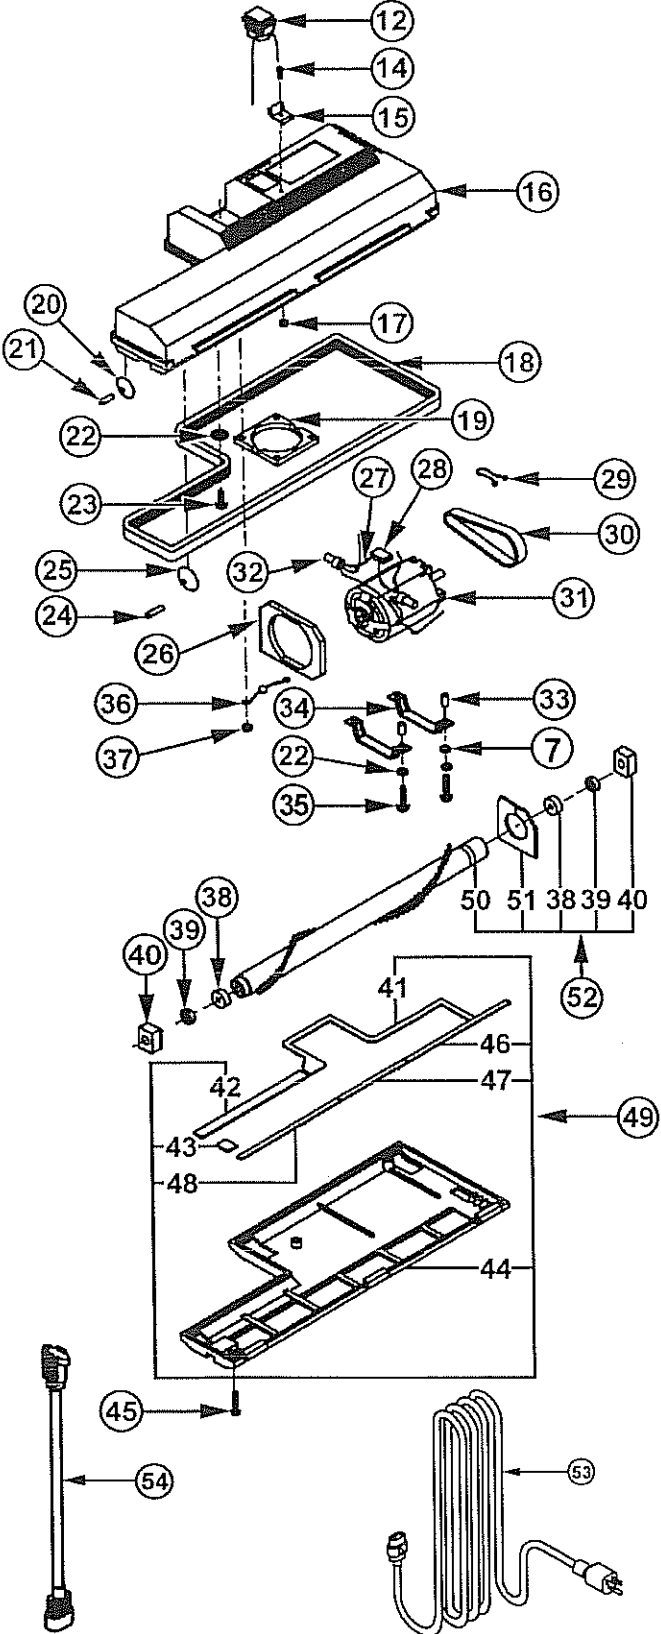

Nozzle Assembly

5006 POWER NOZZLE REPLACEMENT PARTS LIST

Ref No	Parts Description	Qty	Part No
12a	ON/OFF Switch (New Style)	1	460982
12b	ON/OFF Switch (Old Style)	1	374164
13	Motor Pigtail Cord	1	328383
14	#6-32 X 3/8" Screw	1	377155
15	Switch Guard	1	377147
16	Main Housing Assy	1	375381
17	#6-32 Hex Nut w/Lockwasher	1	377171
18	White Vinyl Bumper	1	325325
19	Lower Clamp	1	328294
20	Front Wheel	2	325163
21	Front Wheel Shaft	2	325252
22	Burr Flat Washer	2	322164
23	Bumper Retainer Screw	1	335169
24	Rear Wheel Shaft	2	325201
25	Rear Wheel	2	325171
26	Gasket	1	332135
27	Capacitor Insulator Tubing	2	337706
28	Capacitor	1	337293
29	Purse Lock	1	365491
30	Tension Belt	1	332534
31A	115 Volt Motor	1	350184
31B	230 Volt Motor	1	355275
32	Wire Connector (White)	4	305375
33	Nylon Spacer	4	332186
34	Motor Clamp	2	325341
35	#10-24 X 1" Motor Clamp Screw	4	335169
36	Wand Retention Spring	1	337846
37	#10-24 Hex Nut w/Lockwasher	2	331201
38	Felt Dust Seal Washer	2	328847
39	Ball Bearing	2	329177
40	Bearing Block	2	326844
41	Base Plate Gasket	1	332216
42	Roll Gasket	1	395900
43	Volar Gasket	1	395919
44	Base Plate (Only)	1	328863
45	#10-24 X 3/4" Screw	3	336920
46	5-1/4" Volar Gasket	1	413534
47	4" Volar Gasket	1	413526
48	6" Volar Gasket	1	413518
49	Complete Base Plate Assembly	1	335096
50	Brush Core	1	325368
51	Fiber Seal	1	325295
52	Complete Brush Assembly	1	332224
53A	12 Ft Ext Cord w/ Std Plug (AP; BP)	1	328499
53B	12 Ft Ext Cord w/ Non-Std Plug	1	328499
53C	35 Ft Ext Cord w/Std Plug (CVP)	1	342734
53D	9 Ft Extension Cord (5006BP-Probe™ & 5006BPQ-QuietMaster™)	1	314307
54	13 1/2" Conversion Cord (5006AP, BP & BP-Probe™)	1	343005