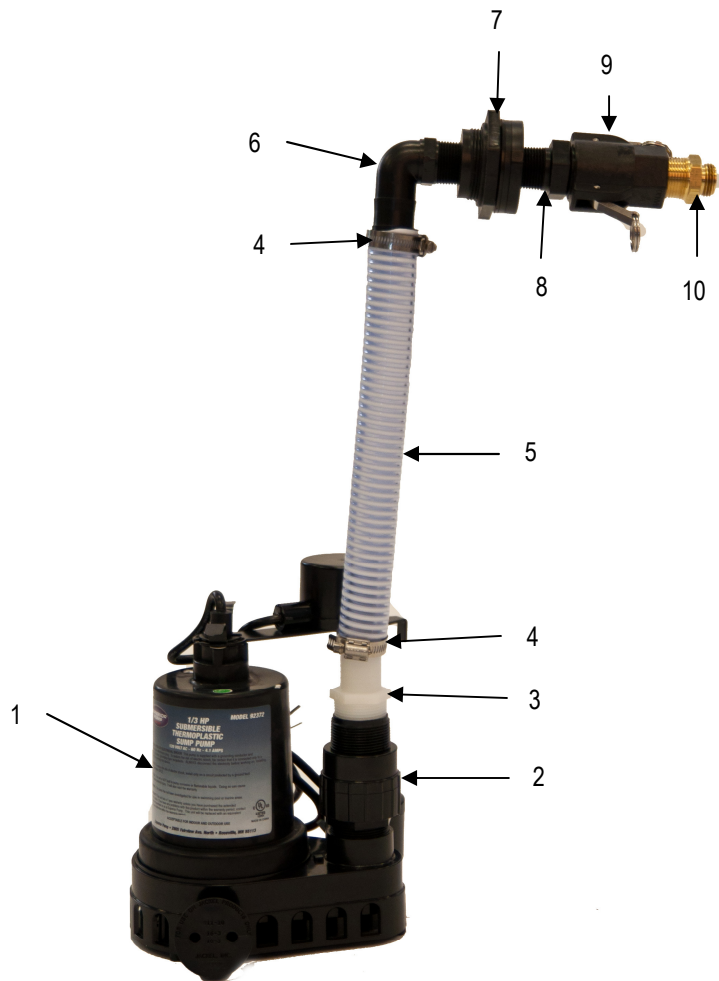

Pump Assembly

No.	Part#	Description	Qty.
1	DP92372	Pump	1
2	DP99509	Check Valve	1
3	DP99569	Hose Barb	1
4	DP99182	Hose Clamp	2
5	DP99190	Hose	1
6	DP99566	Barb, Elbow 11/4"	1
7	DP99565	Bulkhead Fitting 1"	1
8	DP99567	Cam Lock, Male 1"	1
9	DP99568	Cam Lock, Female 1"	1
10	DP20310	1" MPT x GHT Fitting	1
11	DPGROM11-2-10	Cord Grommet (Not Pictured)	1