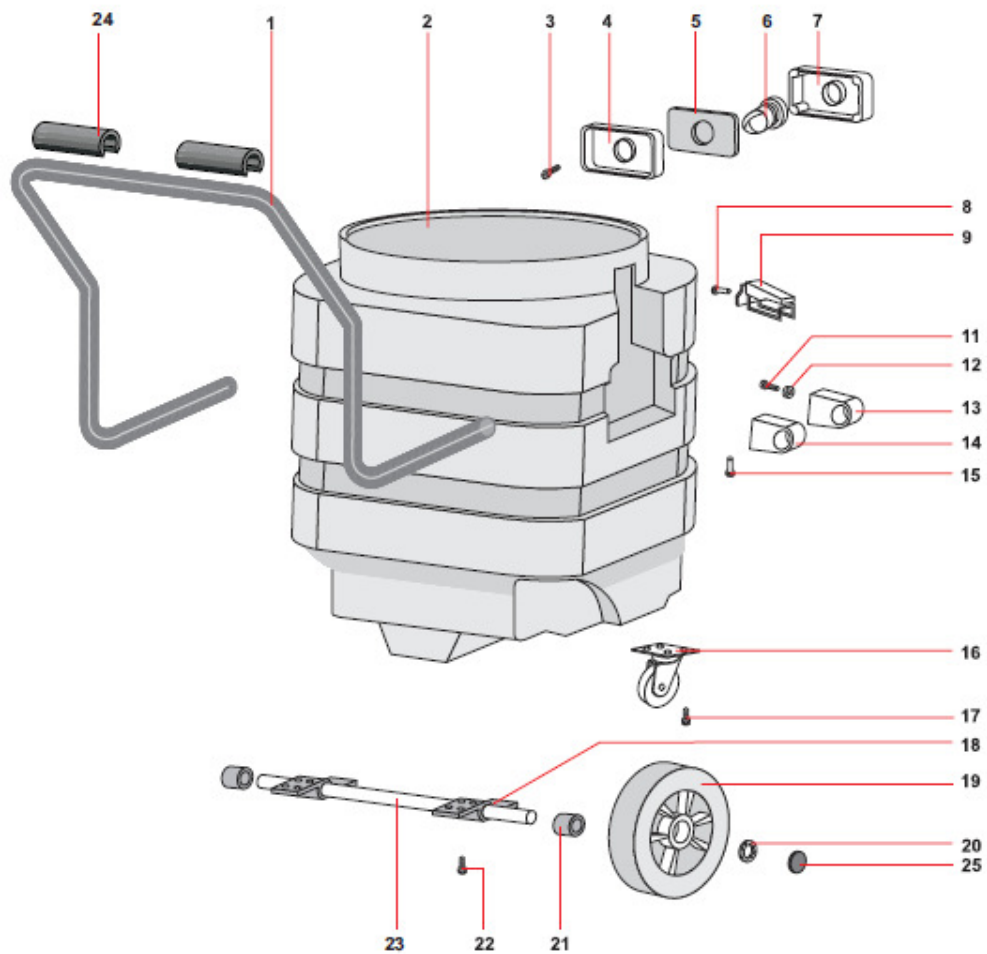

415 Vacuum Motor Assembly

No.	Part #	Description	Qty.
1	S81122	Power Cord 16x3	1
2	S80138	Strain Relief	1
3	S80139	Clamp, Cord	1
4	S81006	Screw, 5x20	2
5	S82931AUG6	Cord Hook	1
6	S81054	Screw 5x30	4
7	S82930G6	Handle	1
8	S81026	Screw 5x25	1
9	S81006	Screw 5x20	2
10	S81005	Screw 5x14	2
11	S83436	Terminal Block	1
12	S81054	Screw 5x30	4
13	S82932AUG6	Cover, Single Motor	1
14	S81006	Screw 5x20	2
15	S80484	Switch	1
16	S83937	Filter	1
17	S83273	Screw 5x35	9
18	S81502	Grommet	1
19	S83383AU	Cap	2
20	S82957AUVEI	Cover, Motor	1
21	S82627	Screw 5x25	9
22	S82627	Screw 5x25	3
23	S82937AUG6	Motor Retainer	1
24	S81004	Screw 4.5x20	1
25	S83433	Terminal Board	1
26	S83969	Gasket	1
27	S81979	Screw 5x25	4
29	S83901	Gasket	1
30	S81064	Lock Washer 4x8	1
31	S81024	Screw 4x8	1
32	S81120S	Motor 1000 watt 120V	1
33	S83901	Gasket	2
34	S81979	Screw 5x25	8
35	S83901	Gasket	2
36	S83451AU	Plug	2
37	S83454	Filter, Sound Deadening	3
38	S83456	Filter	3
39	S83519	Cap	2
40	S83108G6	Base w/Gasket	1
41	S81854	Nut, M4	4
42	S86377	Screw, 4x12	4
43	S86457	AC Receptacle 110V	1
44	S83453	Gasket, Receptacle	1

Float Assembly 415

No.	Part #	Description	Qty.
1	S83706	Bushing	4
2	S83724	Screw 5x25	4
3	S821243NE	Body Filter Assembly	1
4	S82676-1G	Float w/Gasket	1

No.	Part#	Description	Qty.	No.	Part#	Description	Qty.
1	S82558-1 V	Handle	1	18	S82556	Support, Axle	2
2	S82623NE	Tank, Poly 24g Black	1	19	S80904	Wheel	2
3	S81026	Screw 5x30	4	20	S82557	Retainer, Wheel	2
4	S82584G6	Retainer, Tank	1	21	S82607	Spacer, wheel	2
5	S82846	Gasket	1	22	S81006	Screw	8
6	S82593	Deflector	1	23	S82555	Axle	1
7	S82652AG6VE	Inlet Cover w/button	1	24	S86250	Handle Grip	2
8	S81300	Rivet	4	25	S83835NE	Cap, Wheel	2
9	S87390	Latch	2				
10							
11	S81050	Screw, 5x35	8				
12	S82974	Washer, Plastic	4				
13	S81072-1NE	Support, Handle Front	2				
14	S81860-1NE	Support, Handle rear	2				
15	S81302NE	Rivet 4.8x17	2				
16	S82559	Caster, Swivel	2				
17	S82680	Screw 4x15	8				