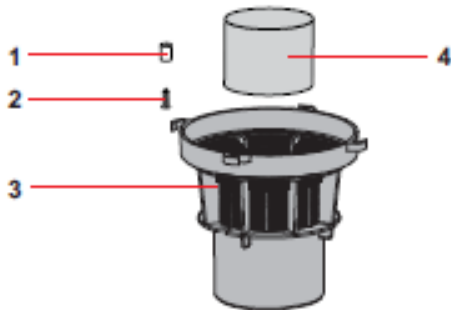

415 Vacuum Motor Assembly

No.	Part #	Description	Qty.
1	S81122	Power Cord 16x3	1
2	S80138	Strain Relief	1
3	S80139	Clamp, Cord	1
4	S81006	Screw, 5x20	2
5	S82931AUG6	Cord Hook	1
6	S81054	Screw 5x30	4
7	S82930G6	Handle	1
8	S81026	Screw 5x25	1
9	S81006	Screw 5x20	2
10	S81005	Screw 5x14	2
11	S83436	Terminal Block	1
12	S81054	Screw 5x30	4
13	S82932AUG6	Cover, Single Motor	1
14	S81006	Screw 5x20	2
15	S80484	Switch	1
16	S83937	Filter	1
17	S83273	Screw 5x35	9
18	S81502	Grommet	1
19	S83383AU	Cap	2
20	S82957AUVEI	Cover, Motor	1
21	S82627	Screw 5x25	9
22	S82627	Screw 5x25	3
23	S82937AUG6	Motor Retainer	1
24	S81004	Screw 4.5x20	1
25	S83433	Terminal Board	1
26	S83969	Gasket	1
27	S81979	Screw 5x25	4
29	S83901	Gasket	1
30	S81064	Lock Washer 4x8	1
31	S81024	Screw 4x8	1
32	S81120S	Motor 1000 watt 120V	1
33	S83901	Gasket	2
34	S81979	Screw 5x25	8
35	S83901	Gasket	2
36	S83451AU	Plug	2
37	S83454	Filter, Sound Deadening	3
38	S83456	Filter	3
39	S83519	Cap	2
40	S83108G6	Base w/Gasket	1
41	S81854	Nut, M4	4
42	S86377	Screw, 4x12	4
43	S86457	AC Receptacle 110V	1
44	S83453	Gasket, Receptacle	1

Float Assembly 415

No.	Part #	Description	Qty.
1	S83706	Bushing	4
2	S83724	Screw 5x25	4
3	S821243NE	Body Filter Assembly	1
4	S82676-1G	Float w/Gasket	1

No.	Part#	Description	Qty.	No.	Part#	Description	Qty.
1	S82558-1 V	Handle	1	18	S82556	Support, Axle	2
2	S82623NE	Tank, Poly 24g Black	1	19	S80904	Wheel	2
3	S81026	Screw 5x30	4	20	S82557	Retainer, Wheel	2
4	S82584G6	Retainer, Tank	1	21	S82607	Spacer, wheel	2
5	S82846	Gasket	1	22	S81006	Screw	8
6	S82593	Deflector	1	23	S82555	Axle	1
7	S82652AG6VE	Inlet Cover w/button	1	24	S86250	Handle Grip	2
8	S81300	Rivet	4	25	S83835NE	Cap, Wheel	2
9	S87390	Latch	2				
10							
11	S81050	Screw, 5x35	8				
12	S82974	Washer, Plastic	4				
13	S81072-1NE	Support, Handle Front	2				
14	S81860-1NE	Support, Handle rear	2				
15	S81302NE	Rivet 4.8x17	2				
16	S82559	Caster, Swivel	2				
17	S82680	Screw 4x15	8				