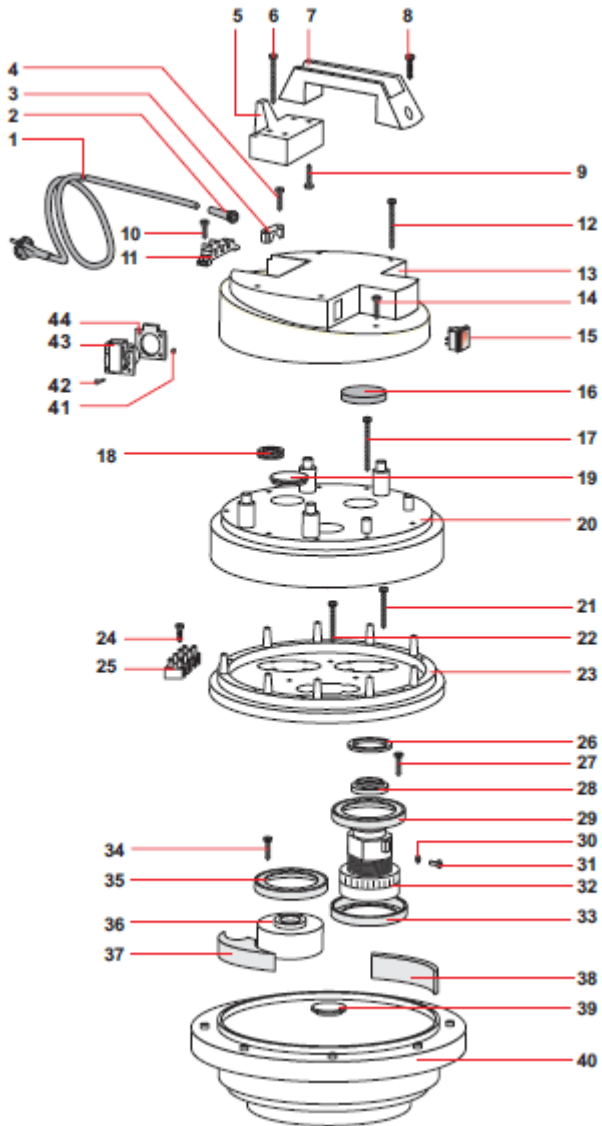

415 Vacuum Motor Assembly

No.	Part #	Description	Qty.
1	S81122	Power Cord 16x3	1
2	S80138	Strain Relief	1
3	S80139	Clamp, Cord	1
4	S81006	Screw, 5x20	2
5	S82931AUG6	Cord Hook	1
6	S81054	Screw 5x30	4
7	S82930G6	Handle	1
8	S81026	Screw 5x25	1
9	S81006	Screw 5x20	2
10	S81005	Screw 5x14	2
11	S83436	Terminal Block	1
12	S81054	Screw 5x30	4
13	S82932AUG6	Cover, Single Motor	1
14	S81006	Screw 5x20	2
15	S80484	Switch	1
16	S83937	Filter	1
17	S83273	Screw 5x35	9
18	S81502	Grommet	1
19	S83383AU	Cap	2
20	S82957AUVEI	Cover, Motor	1
21	S82627	Screw 5x25	9
22	S82627	Screw 5x25	3
23	S82937AUG6	Motor Retainer	1
24	S81004	Screw 4.5x20	1
25	S83433	Terminal Board	1
26	S83969	Gasket	1
27	S81979	Screw 5x25	4
29	S83901	Gasket	1
30	S81064	Lock Washer 4x8	1
31	S81024	Screw 4x8	1
32	S81120S	Motor 1000 watt 120V	1
33	S83901	Gasket	2
34	S81979	Screw 5x25	8
35	S83901	Gasket	2
36	S83451AU	Plug	2
37	S83454	Filter, Sound Deadening	3
38	S83456	Filter	3
39	S83519	Cap	2
40	S83108G6	Base w/Gasket	1
41	S81854	Nut, M4	4
42	S86377	Screw, 4x12	4
43	S86457	AC Receptacle 110V	1
44	S83453	Gasket, Receptacle	1